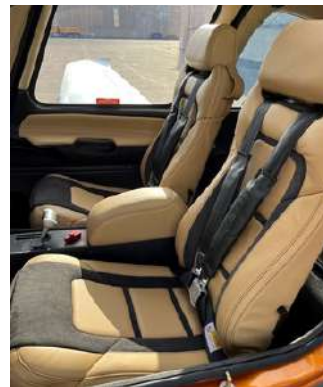

LEASEBACK or DEMO contract
are available.