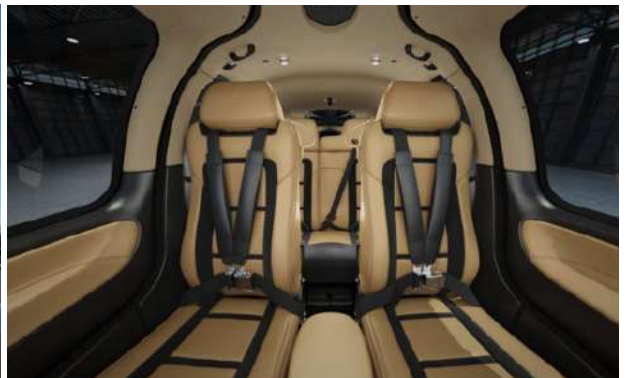

file photos

LEASEBACK or DEMO contract
are available.

The price quoted is excluded delivery package and VAT where applicable. Price offer is based on current 2023 Price list. Specification is subject of verification.